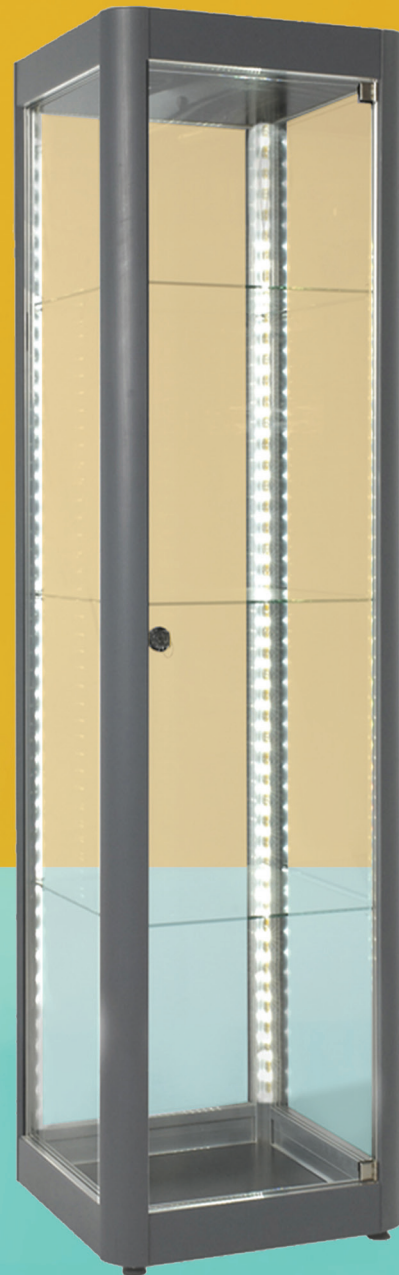

VITRINES/PRESENTOIRS