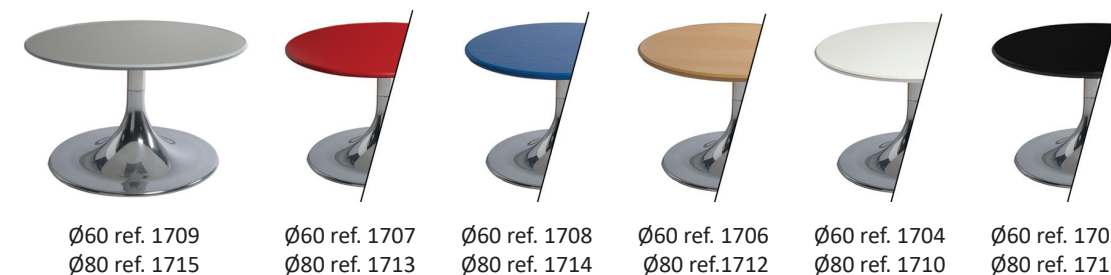

ref. 1726

**Table basse
ARIANE**

Ø 60 x H 43

52 € / 56 €

Ø 80 x H 43

57 € / 61 €

Ø60 ref. 1702
Ø80 ref. 1703

Ø60 ref. 1730
Ø80 ref. 1731

Ø60 ref. 1732
Ø80 ref. 1733

Ø60 ref. 1734
Ø80 ref. 1735

Ø60 ref. 1728
Ø80 ref. 1729

Ø60 ref. 1736
Ø80 ref. 1737

**Table basse
FLASHY**

Ø 60 x H 43

52 € / 56 €

Ø 80 x H 43

57 € / 61 €

Ø60 ref. 1709
Ø80 ref. 1715

Ø60 ref. 1707
Ø80 ref. 1713

Ø60 ref. 1708
Ø80 ref. 1714

Ø60 ref. 1706
Ø80 ref. 1712

Ø60 ref. 1704
Ø80 ref. 1710

Ø60 ref. 1705
Ø80 ref. 1711

**Table basse
MALOUINES**