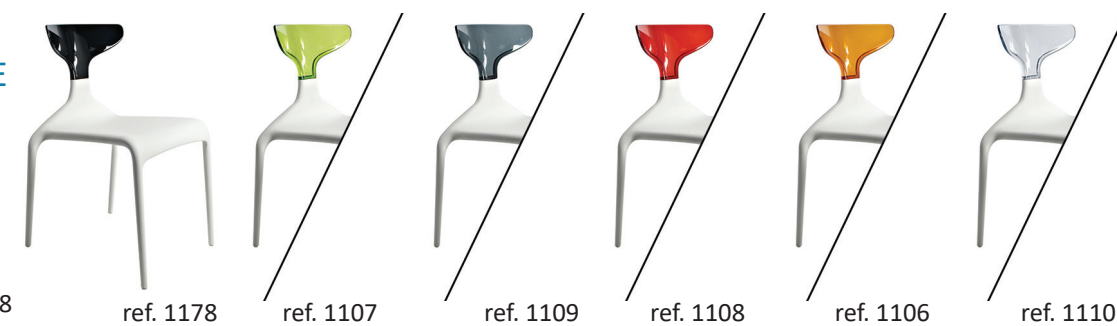

Chaise
SILHOUETTE

L 47 x P 53 x H 46

50 € / 54 €

p. 38

ref. 1178

ref. 1107

ref. 1109

ref. 1108

ref. 1106

ref. 1110