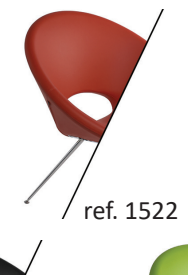

ref. SAT23

ref. SAT22

**Fauteuil
SATELLITE**

L 80 x P 60 x H 35

146 € / 150 €

ref. 1523

ref. 1521

ref. 1522