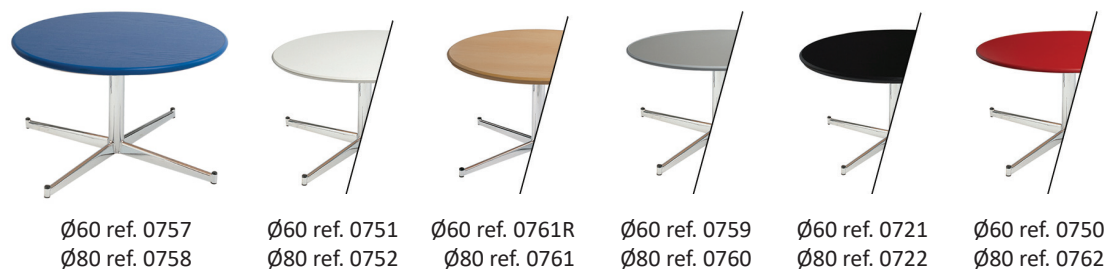

57 € / 61 €

Ø60 ref. 1709
Ø80 ref. 1715

Ø60 ref. 1707
Ø80 ref. 1713

Ø60 ref. 1708
Ø80 ref. 1714

Ø60 ref. 1706
Ø80 ref. 1712

Ø60 ref. 1704
Ø80 ref. 1710

Ø60 ref. 1705
Ø80 ref. 1711

**Table basse
MALOUINES**

Ø 60 x H 43

48 € / 52 €

Ø 80 x H 43

53 € / 57 €

Ø60 ref. 0757
Ø80 ref. 0758

Ø60 ref. 0751
Ø80 ref. 0752

Ø60 ref. 0761R
Ø80 ref. 0761

Ø60 ref. 0759
Ø80 ref. 0760