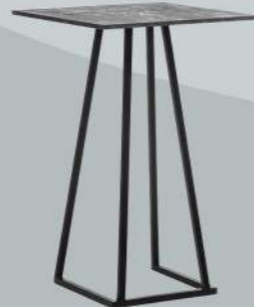

Table snack BYRON

L 70 x P 70 x H 110
94 € / 98 €