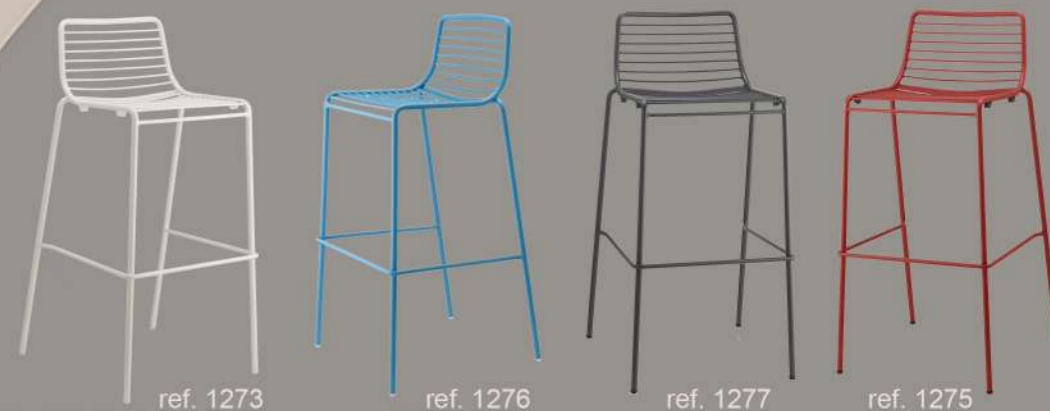

Tabouret MIKADO

L 47 x P 49 x H 75

55 € / 59 €

ref. 1273

ref. 1276

ref. 1277

ref. 1275